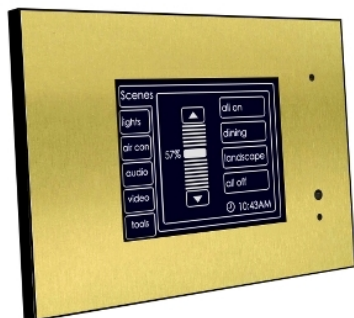

Product data sheet

Characteristics

BB5000CT2F

C-BUS BLACK AND WHITE TOUCH SCREEN MK2 FACIA

Main

Range of product	C-Bus
Product brand	Clipsal

Complementary

Product destination	Touch panel
Material	Brass
Marking	Without marking